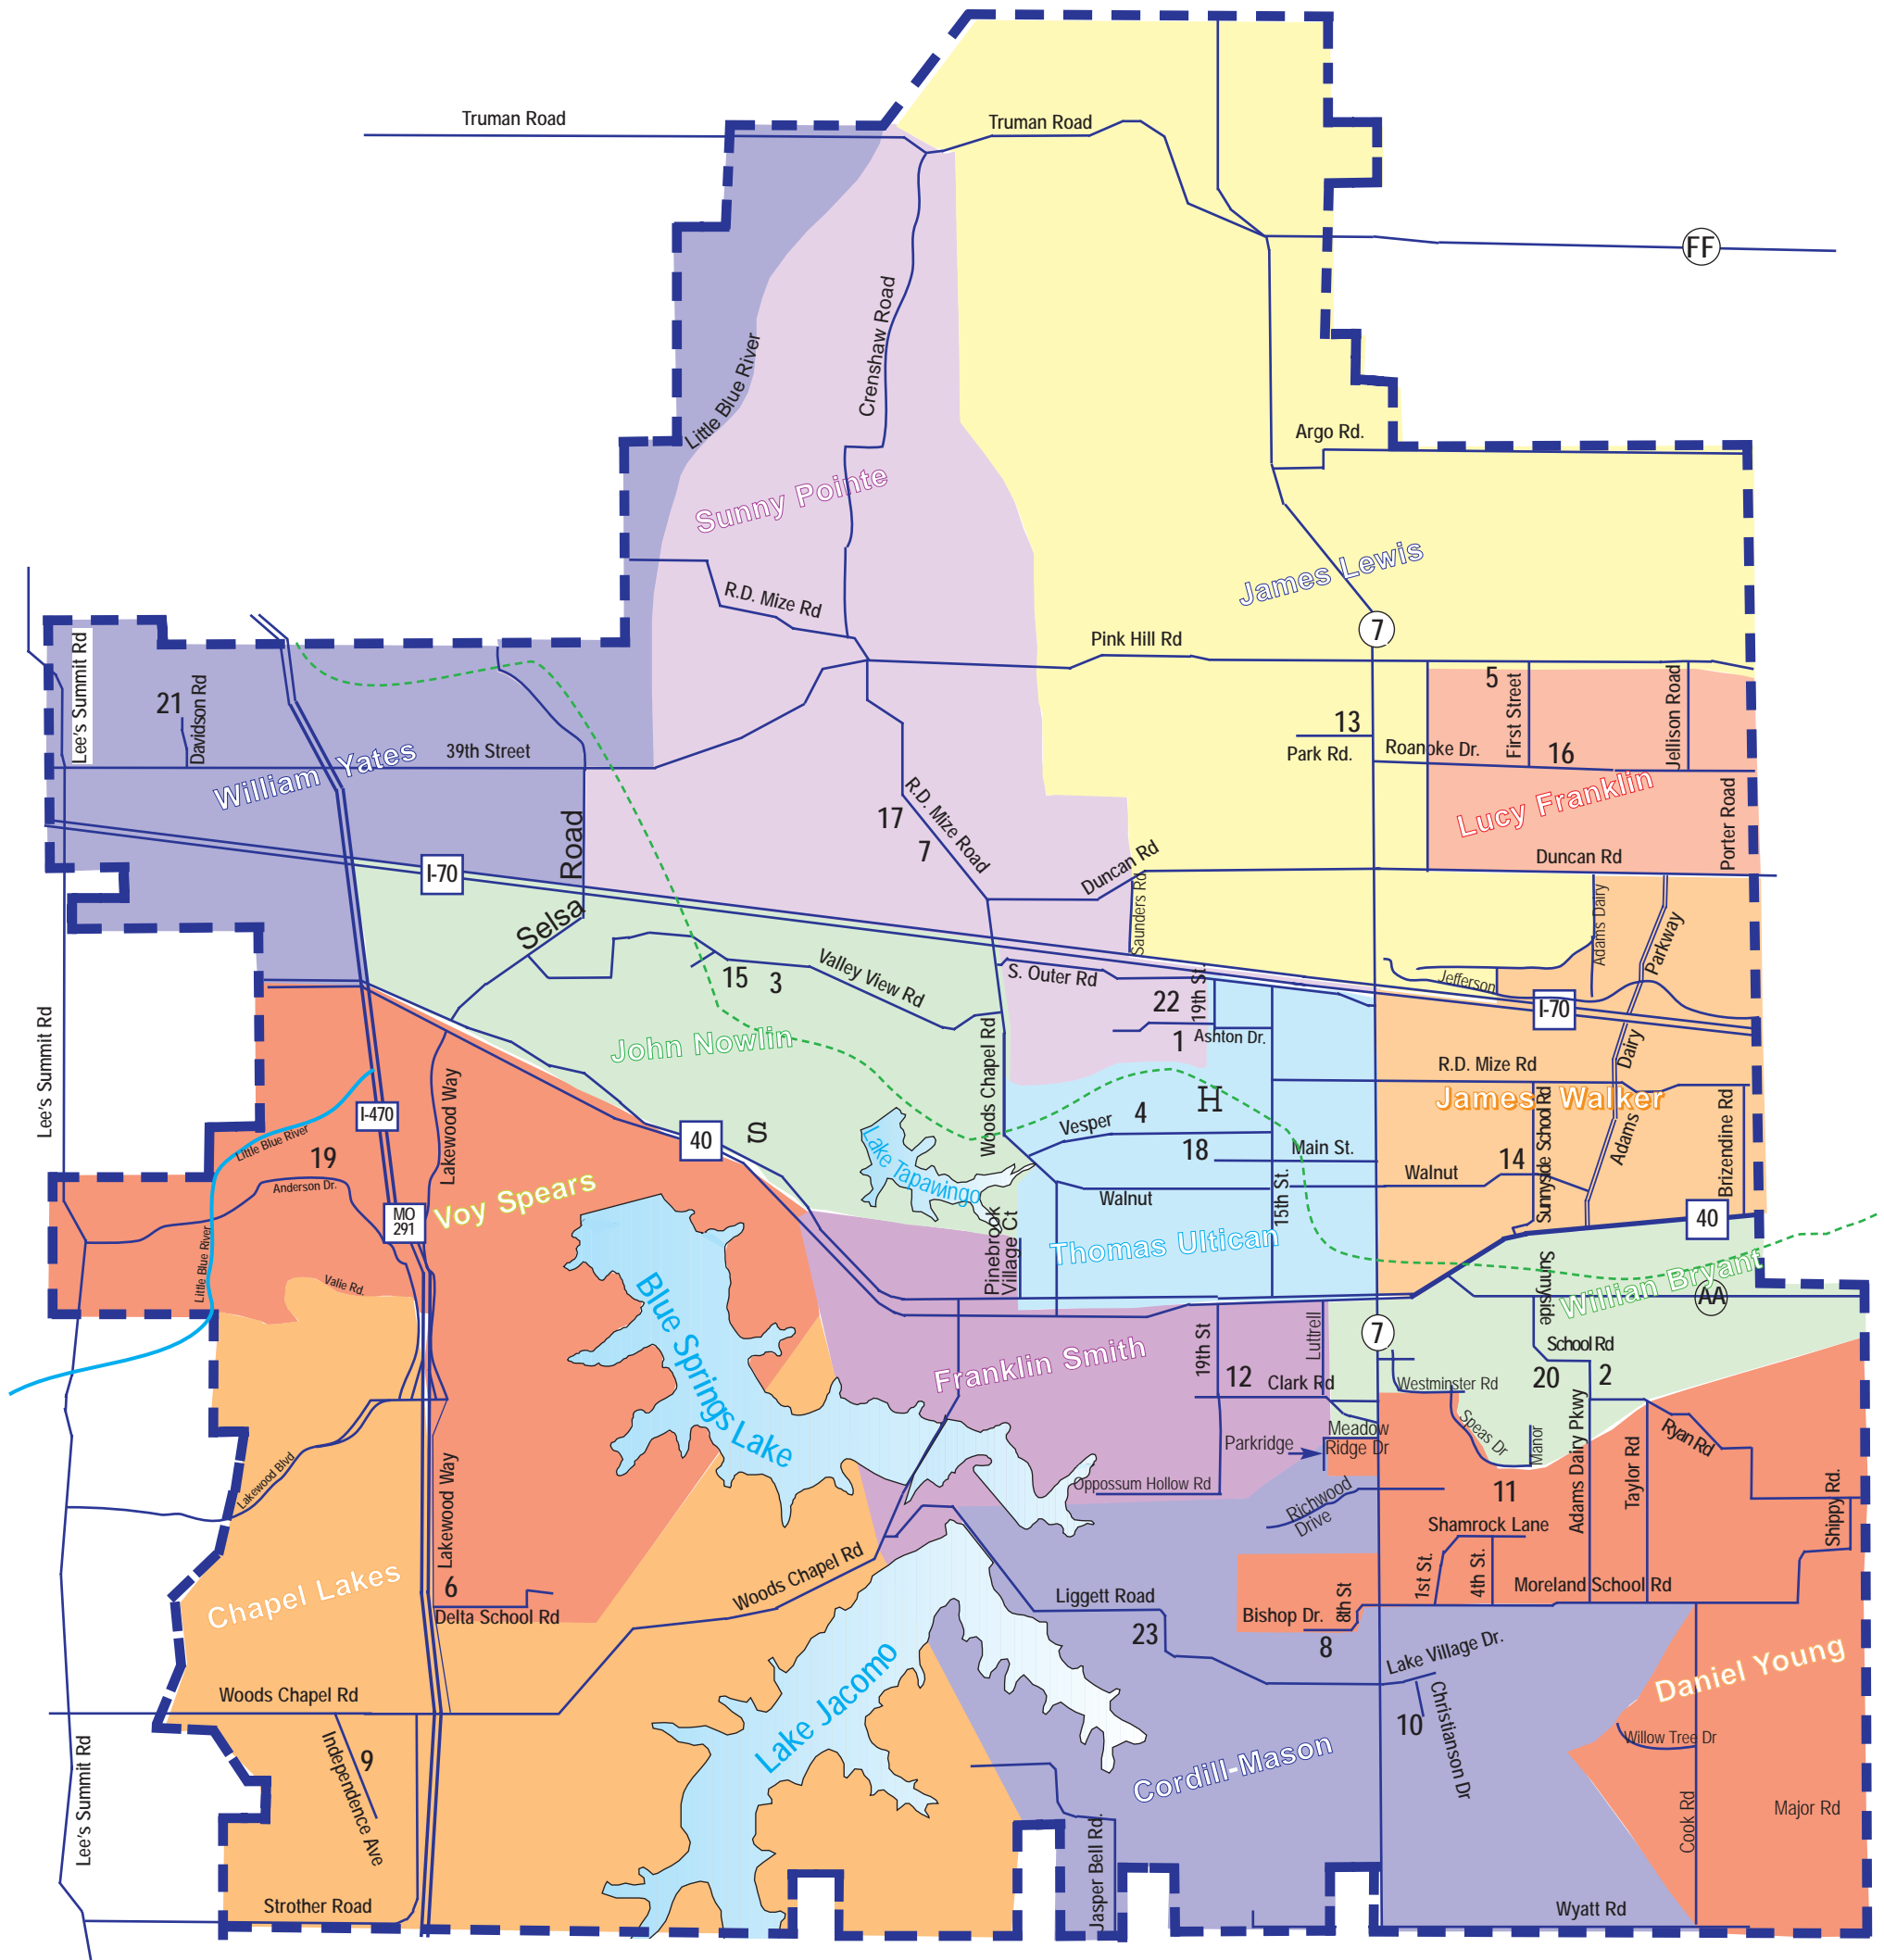

Blue Springs School District Elementary Attendance Boundaries

9 Chapel Lakes 525-9100 3701 NE Independence Ave, Lee's Summit, MO 64064 10 Cordill-Mason 224-1370 4001 SW Christiansen Rd, Blue Springs, MO 64014 11 Daniel Young 224-1335 505 SE Shamrock Lane, Blue Springs, MO 64014 12 Franklin Smith 224-1375 1609 SW Clark Rd, Blue Springs, MO 64015 13 James Lewis 224-1345 717 NW Park Rd, Blue Springs, MO 64015 14 James Walker 224-1380 201 SE Sunnyside School Rd, Blue Springs, MO 64014 15 John Nowlin 224-1355 5020 NW Valley View Rd, Blue Springs, MO 64015 H Central Office 224-1300 1801 NW Vesper, Blue Springs, MO 64015 22 Parents as Teachers 224-1740 2009 NW Ashton Dr, Blue Springs, MO 64015	16 Lucy Franklin 224-1390 111 NE Roanoke Dr, Blue Springs, MO 64014 17 Sunny Pointe 224-7800 3920 South RD Mize Rd, Blue Springs, MO 64015 18 Thomas Ultican 224-1365 1813 NW Main, Blue Springs, MO 64015 19 Voy Spears 478-9899 201 NE Anderson Dr, Lee's Summit, MO 64064 20 William Bryant 224-1340 1101 SE Sunnyside School Rd, Blue Springs, MO 64014 21 William Yates 224-1350 3600 Davidson Rd, Independence, MO 64055 S Transportation 224-1385 5395 SW US 40 Westbound Hwy, Blue Springs, MO 64015 23 Liggett Trail Education Center 224-1360 3575 SW Liggett Road, Blue Springs MO 64015